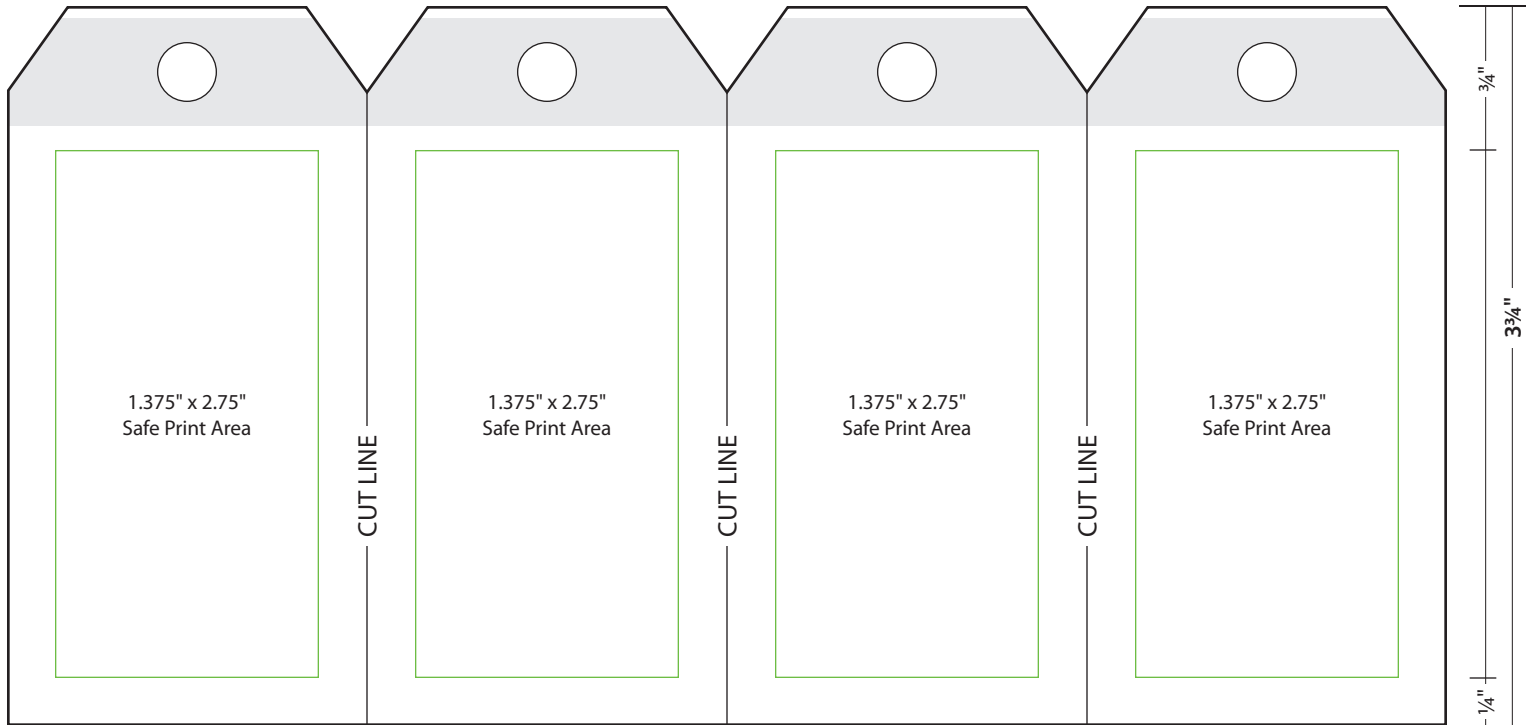

Sheet size: 4-up on 7½" x 3¾"

**Tag #3** with reinforced holes **TG3**

© 2012, Blanks/USA.  
All Rights Reserved.