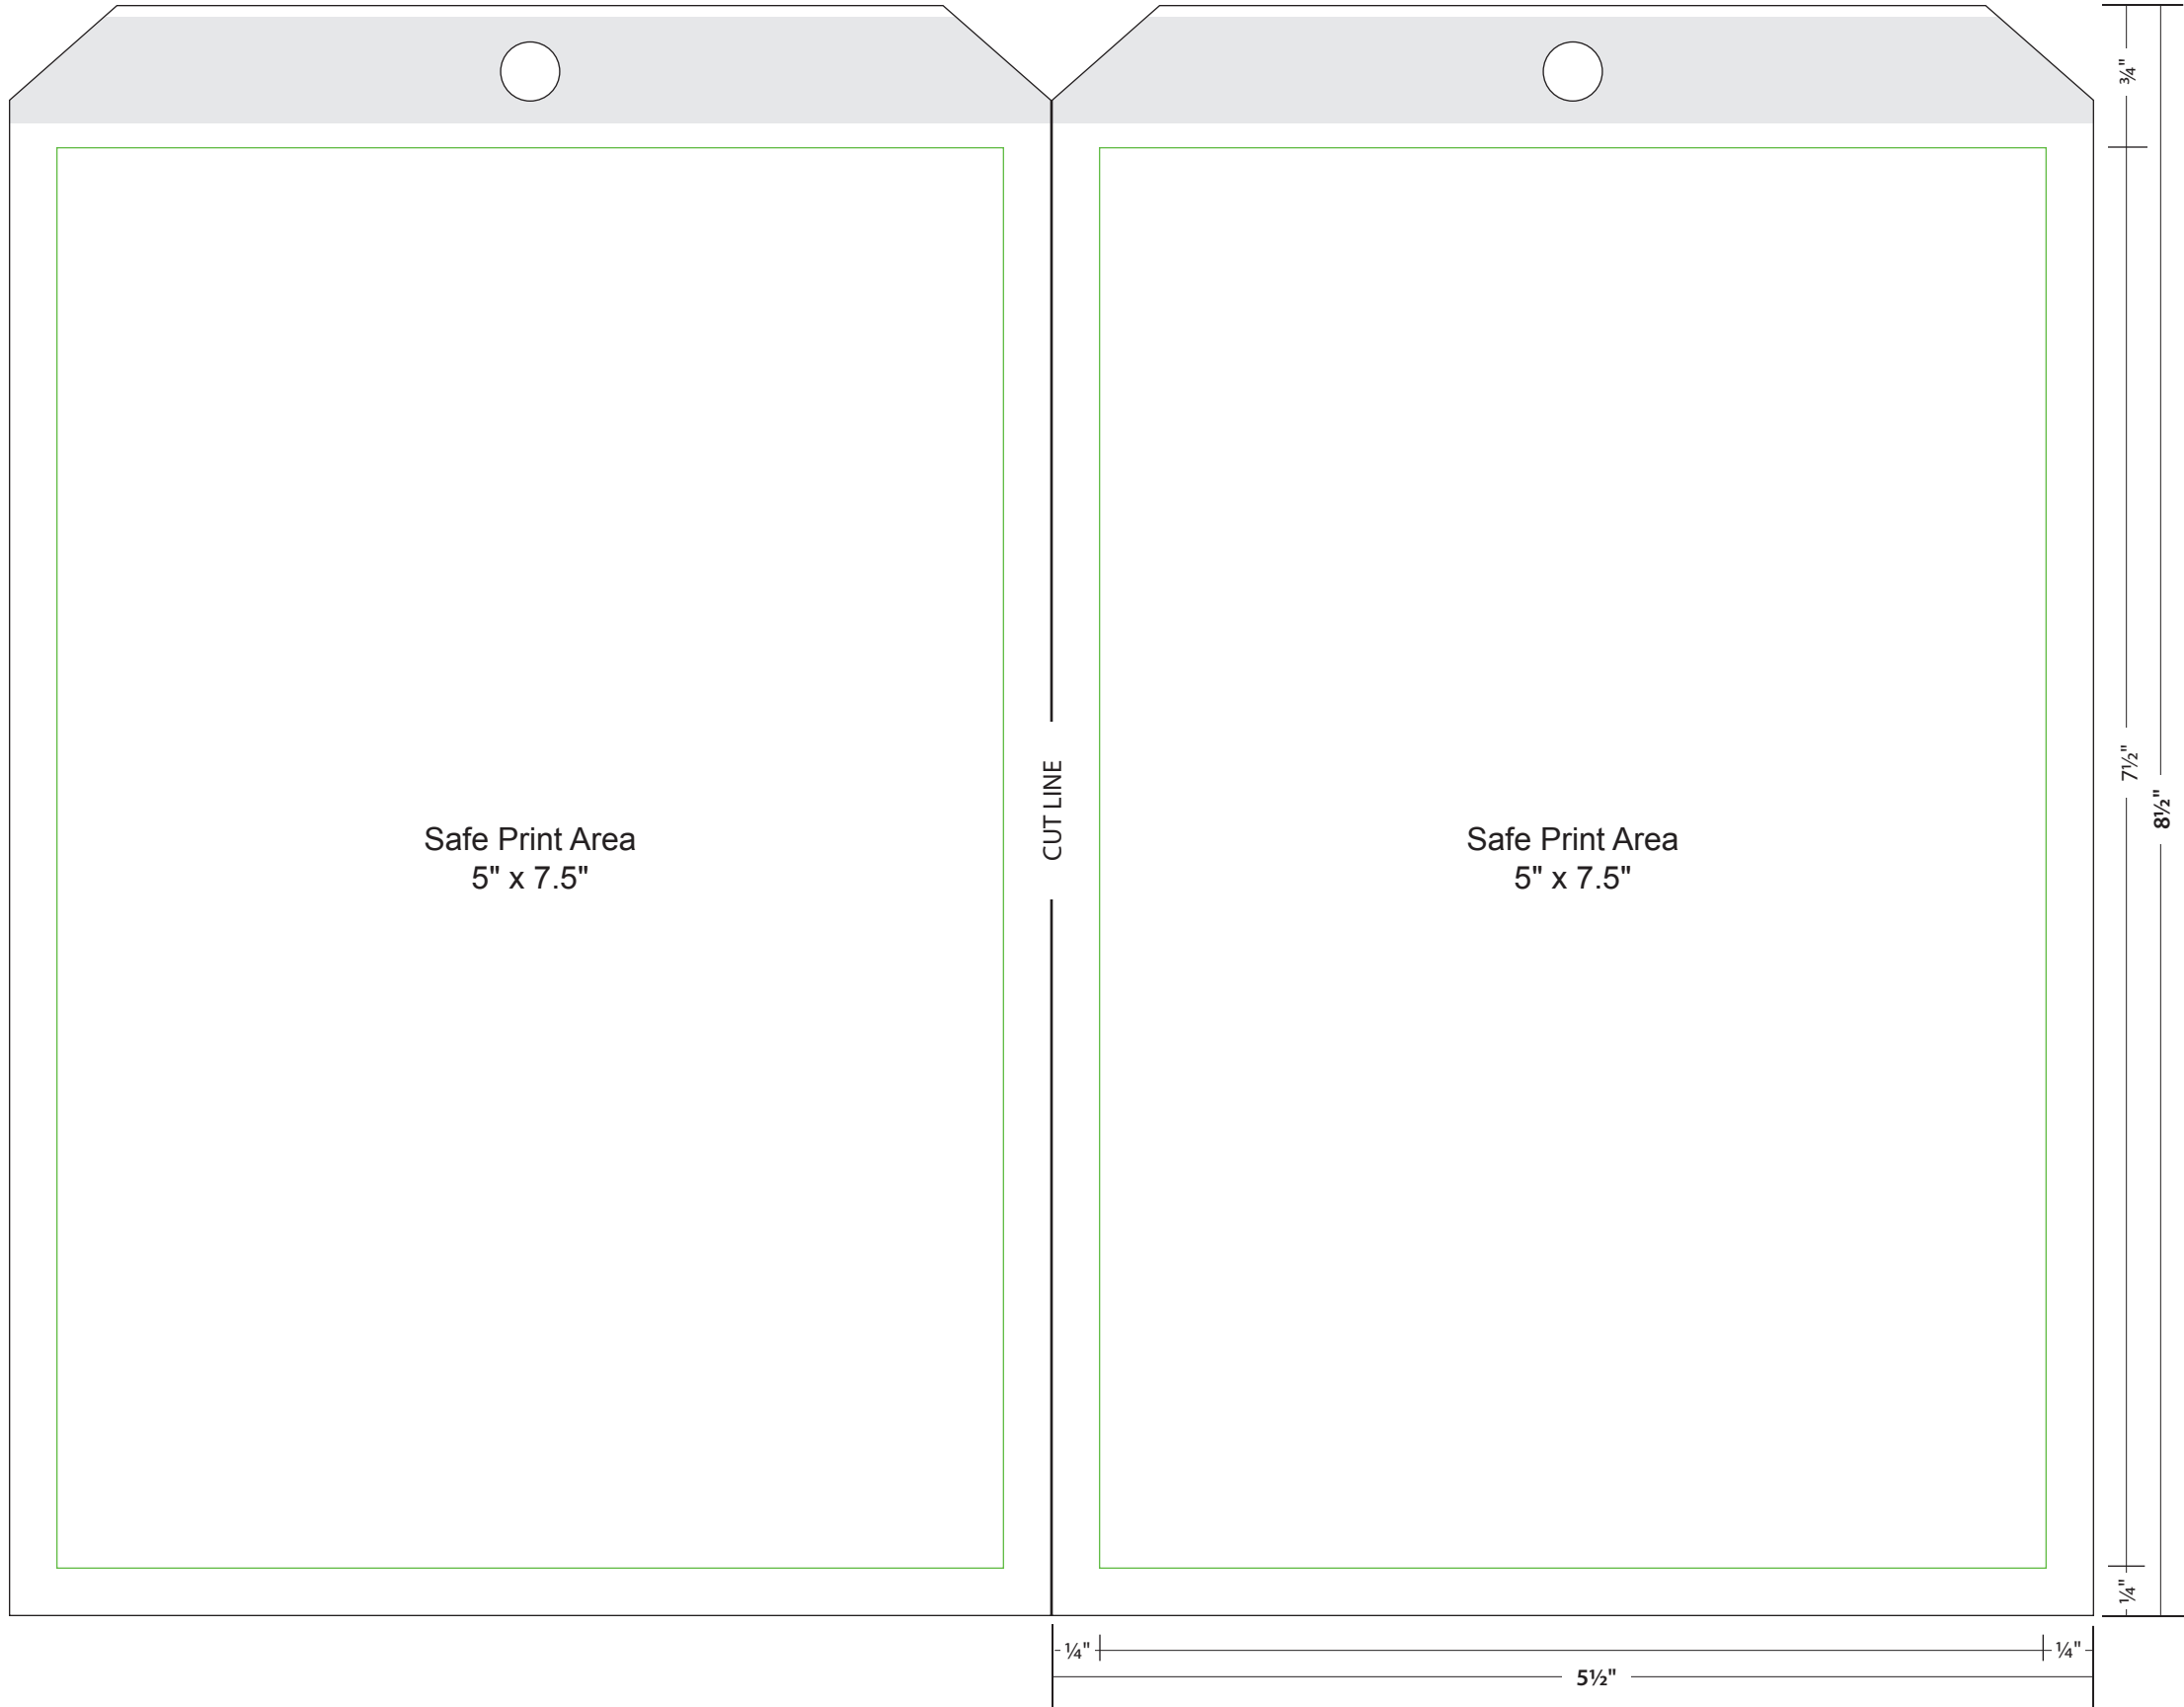

Tag #12 with reinforced holes TG12

Sheet size: 2-up on 11" x 8½"

© 2011, Blanks/USA. All Rights Reserved.

Safe Print Area
5" x 7.5"

CUT LINE

Safe Print Area
5" x 7.5"

¼"

5½"

¼"

¼"

7½"

8½"

¾"