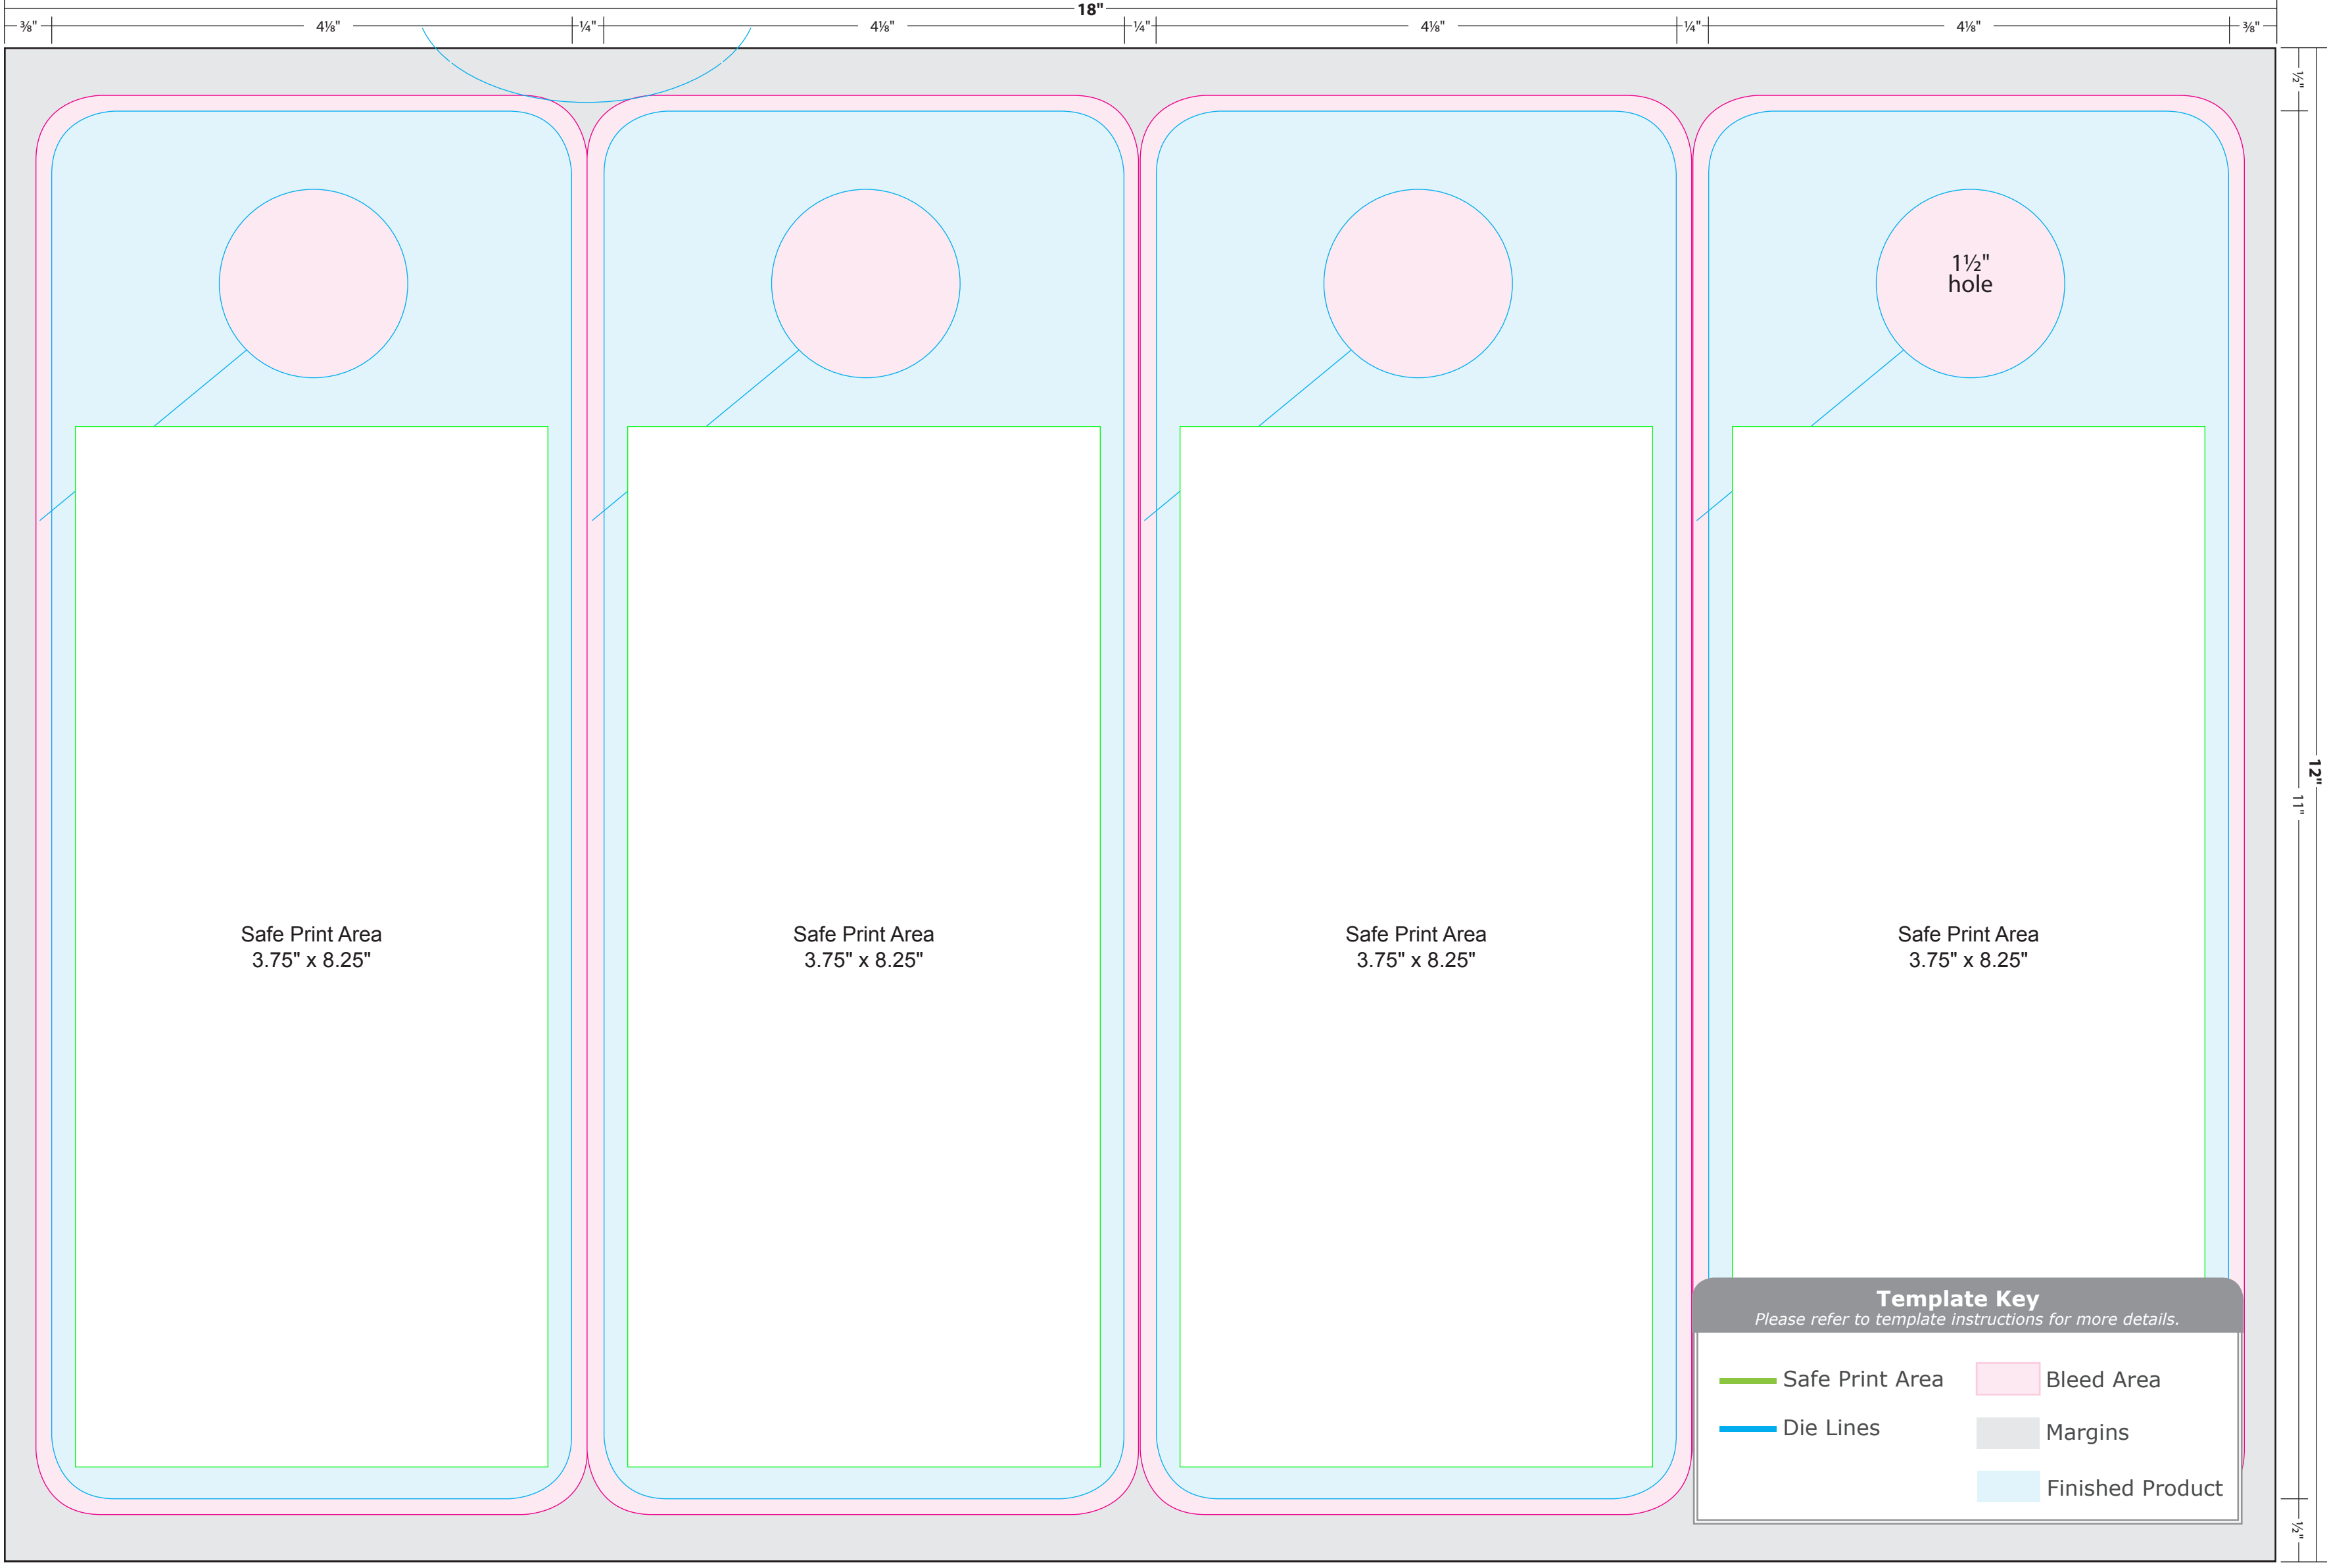

Lift-Off Jumbo Door Hanger with Bleeds LODH

Sheet size: 4-up on 18" x 12"

© 2015, Blanks/USA. All Rights Reserved.

3/8" 4 1/8" 1/4" 4 1/8" 18" 1/4" 4 1/8" 1/4" 4 1/8" 3/8"

1/2" 12" 11" 1/2"

Safe Print Area
3.75" x 8.25"

Safe Print Area
3.75" x 8.25"

Safe Print Area
3.75" x 8.25"

Safe Print Area
3.75" x 8.25"

1 1/2"
hole

Template Key
Please refer to template instructions for more details.

- Safe Print Area
- Die Lines
- Bleed Area
- Margins
- Finished Product