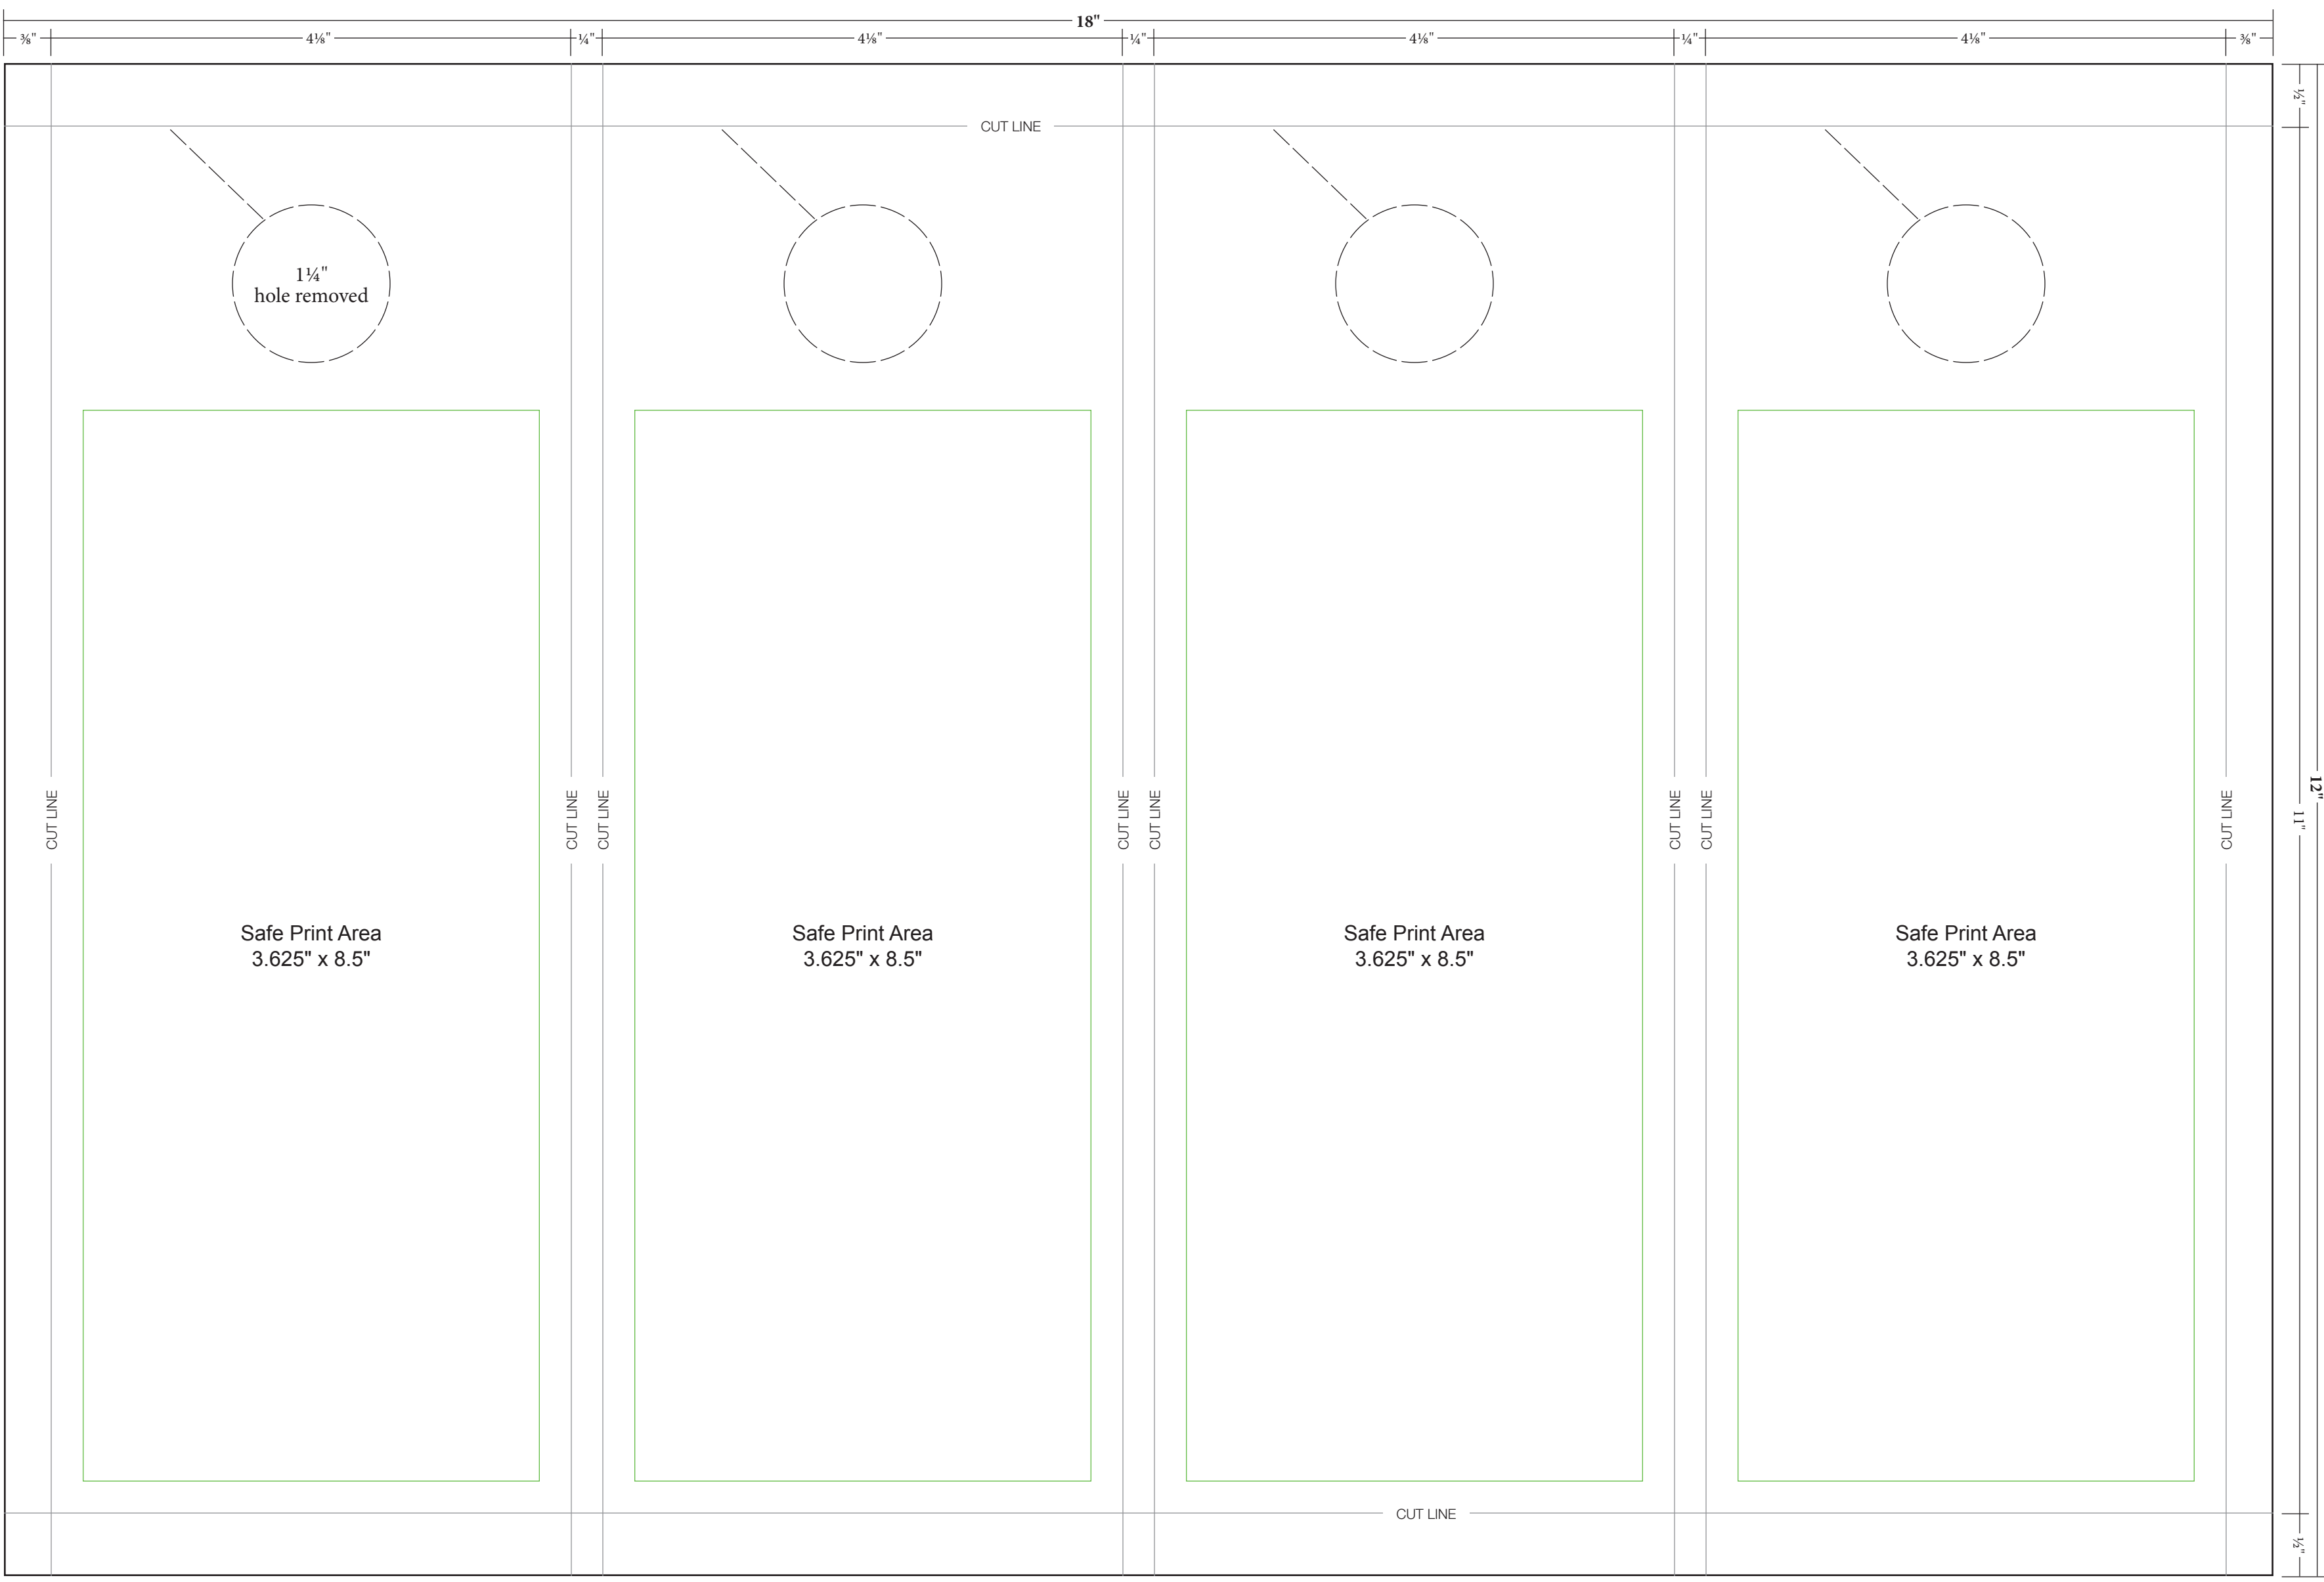

12" x 18" 4-up Door Hanger with Bleeds

Sheet size: 4-up on 18" x 12"

1 1/4"
hole removed

CUT LINE

CUT LINE

CUT LINE
CUT LINE

CUT LINE
CUT LINE

CUT LINE
CUT LINE

CUT LINE

Safe Print Area
3.625" x 8.5"

Safe Print Area
3.625" x 8.5"

Safe Print Area
3.625" x 8.5"

Safe Print Area
3.625" x 8.5"

CUT LINE

12"
11"
1/2"

1/2"