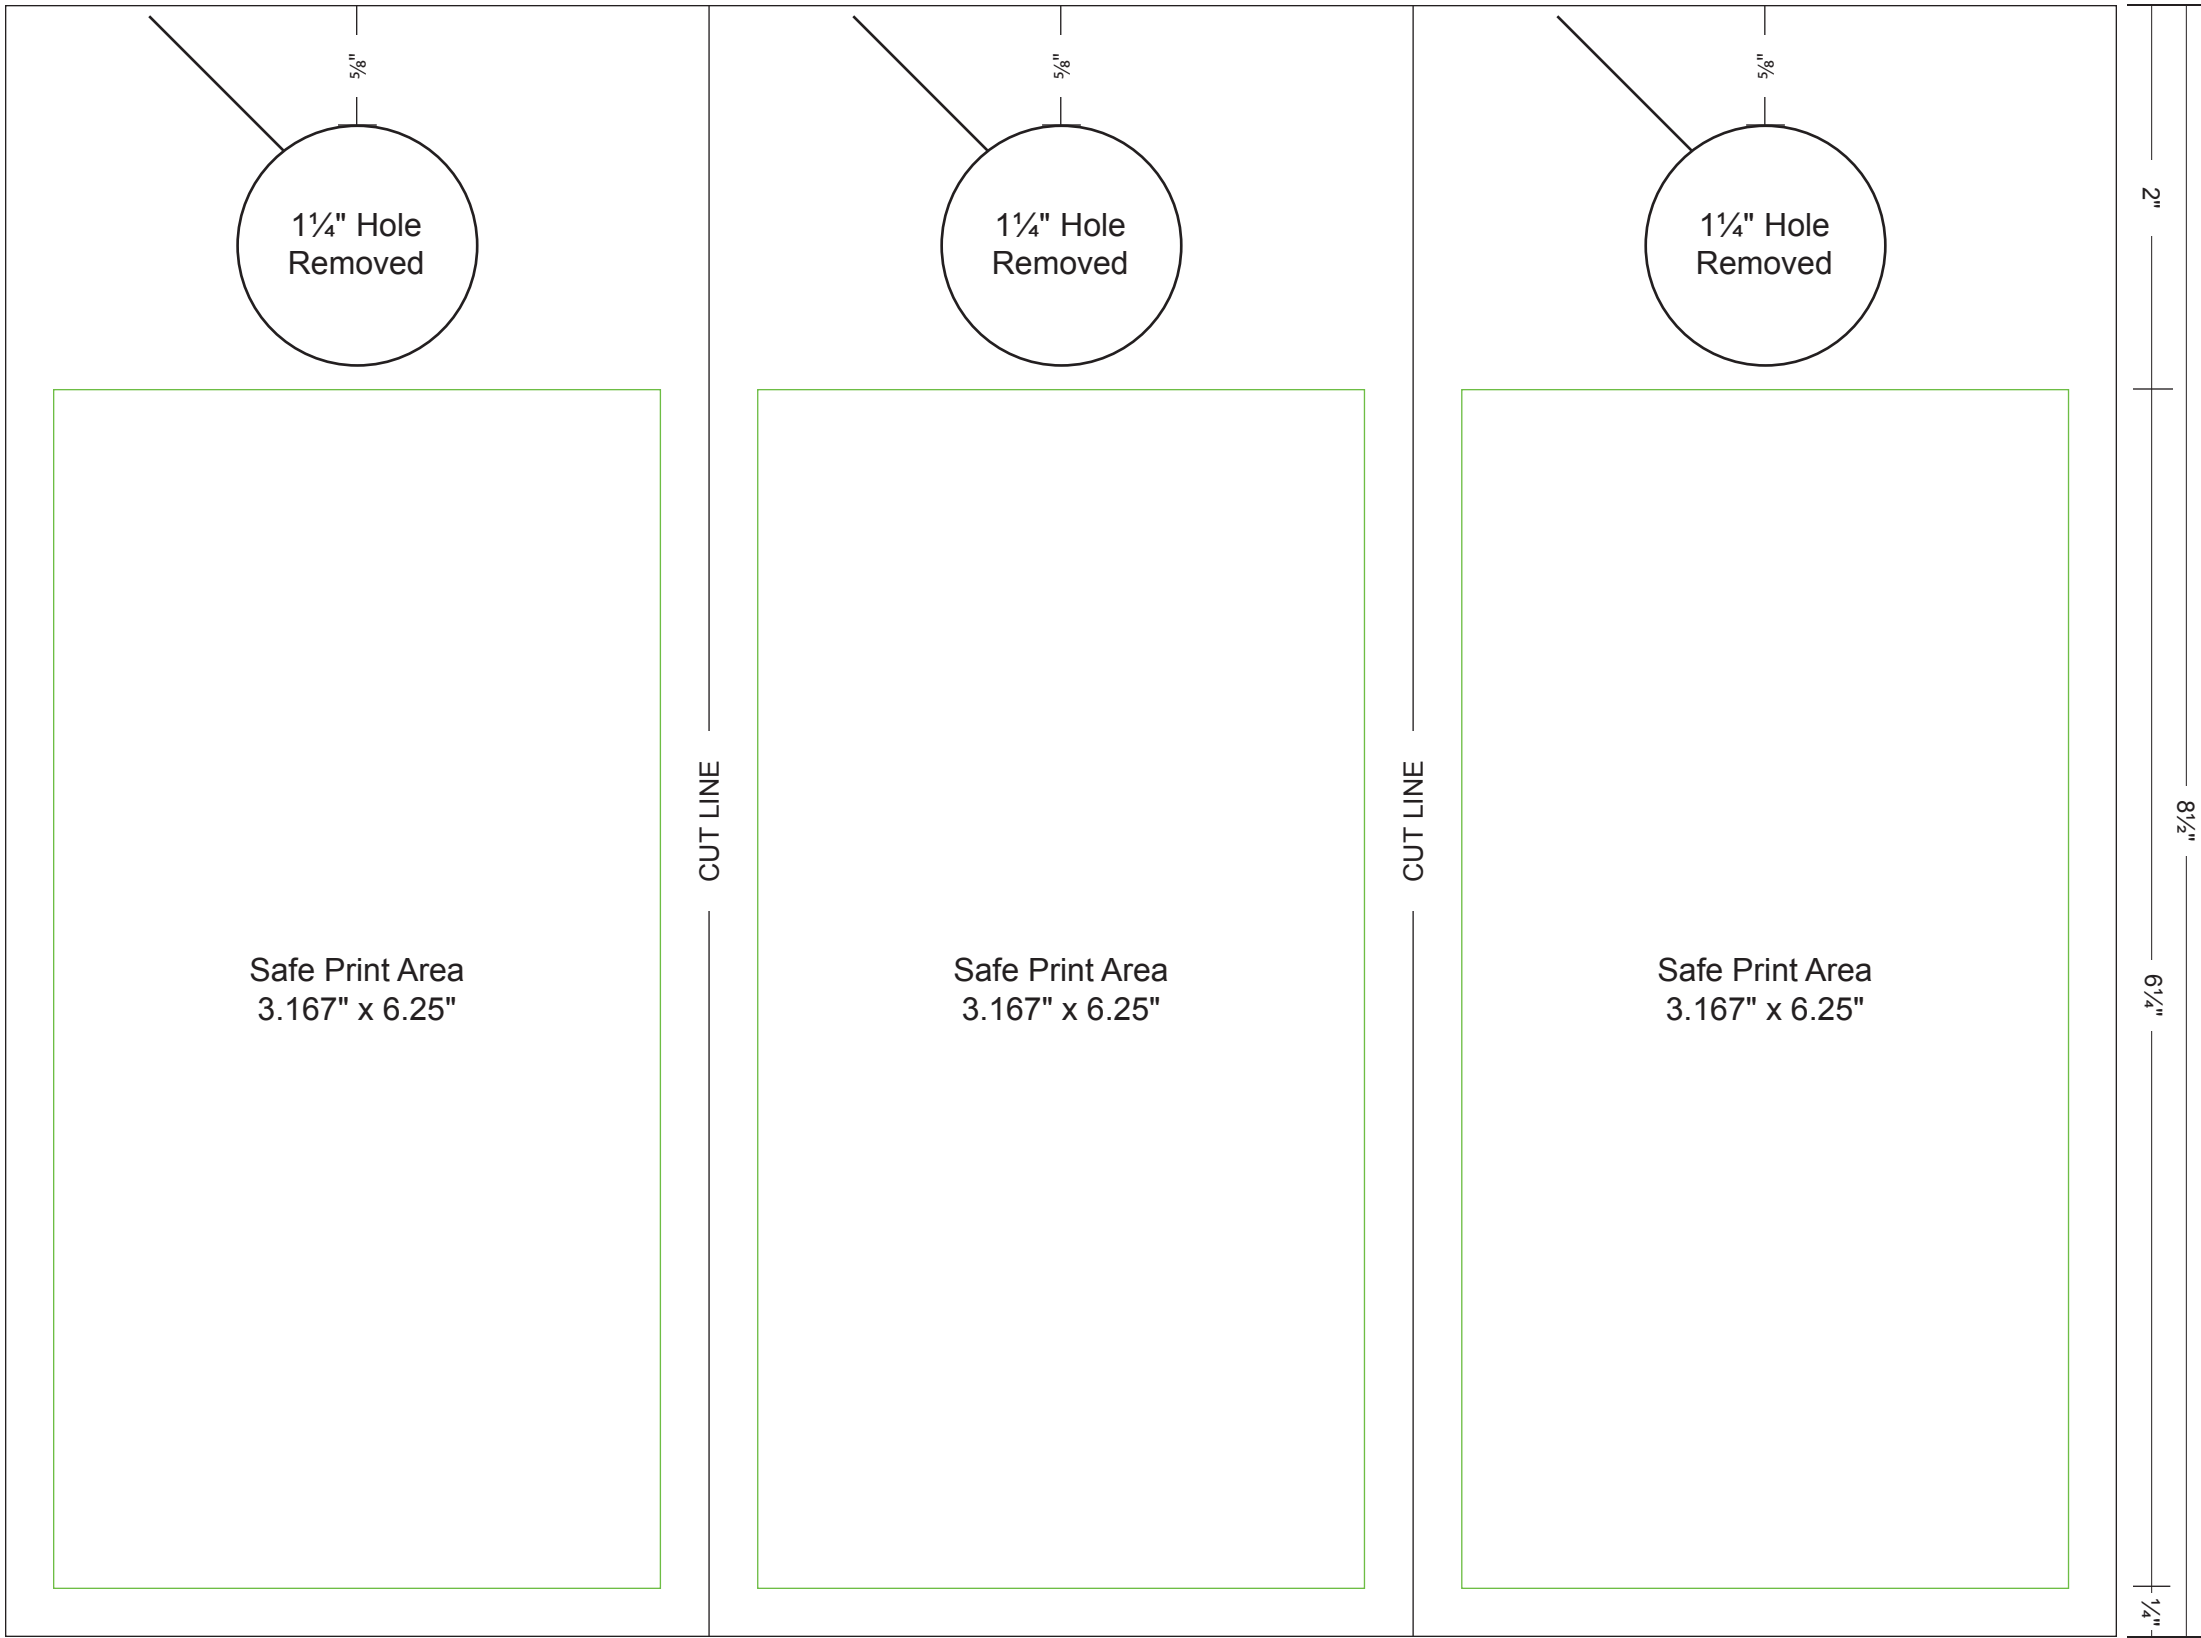

11" x 8 1/2" Small Door Hanger

Sheet size: 3-up on 8 1/2" x 11"

© 2009, Blanks/USA. All Rights Reserved.

1 1/4" Hole
Removed

1 1/4" Hole
Removed

1 1/4" Hole
Removed

Safe Print Area
3.167" x 6.25"

Safe Print Area
3.167" x 6.25"

Safe Print Area
3.167" x 6.25"

CUT LINE

CUT LINE

1/4" |-----| 3 2/3" |-----| 1/4"

2" |-----| 8 1/2" |-----| 6 1/4" |-----| 1/4"