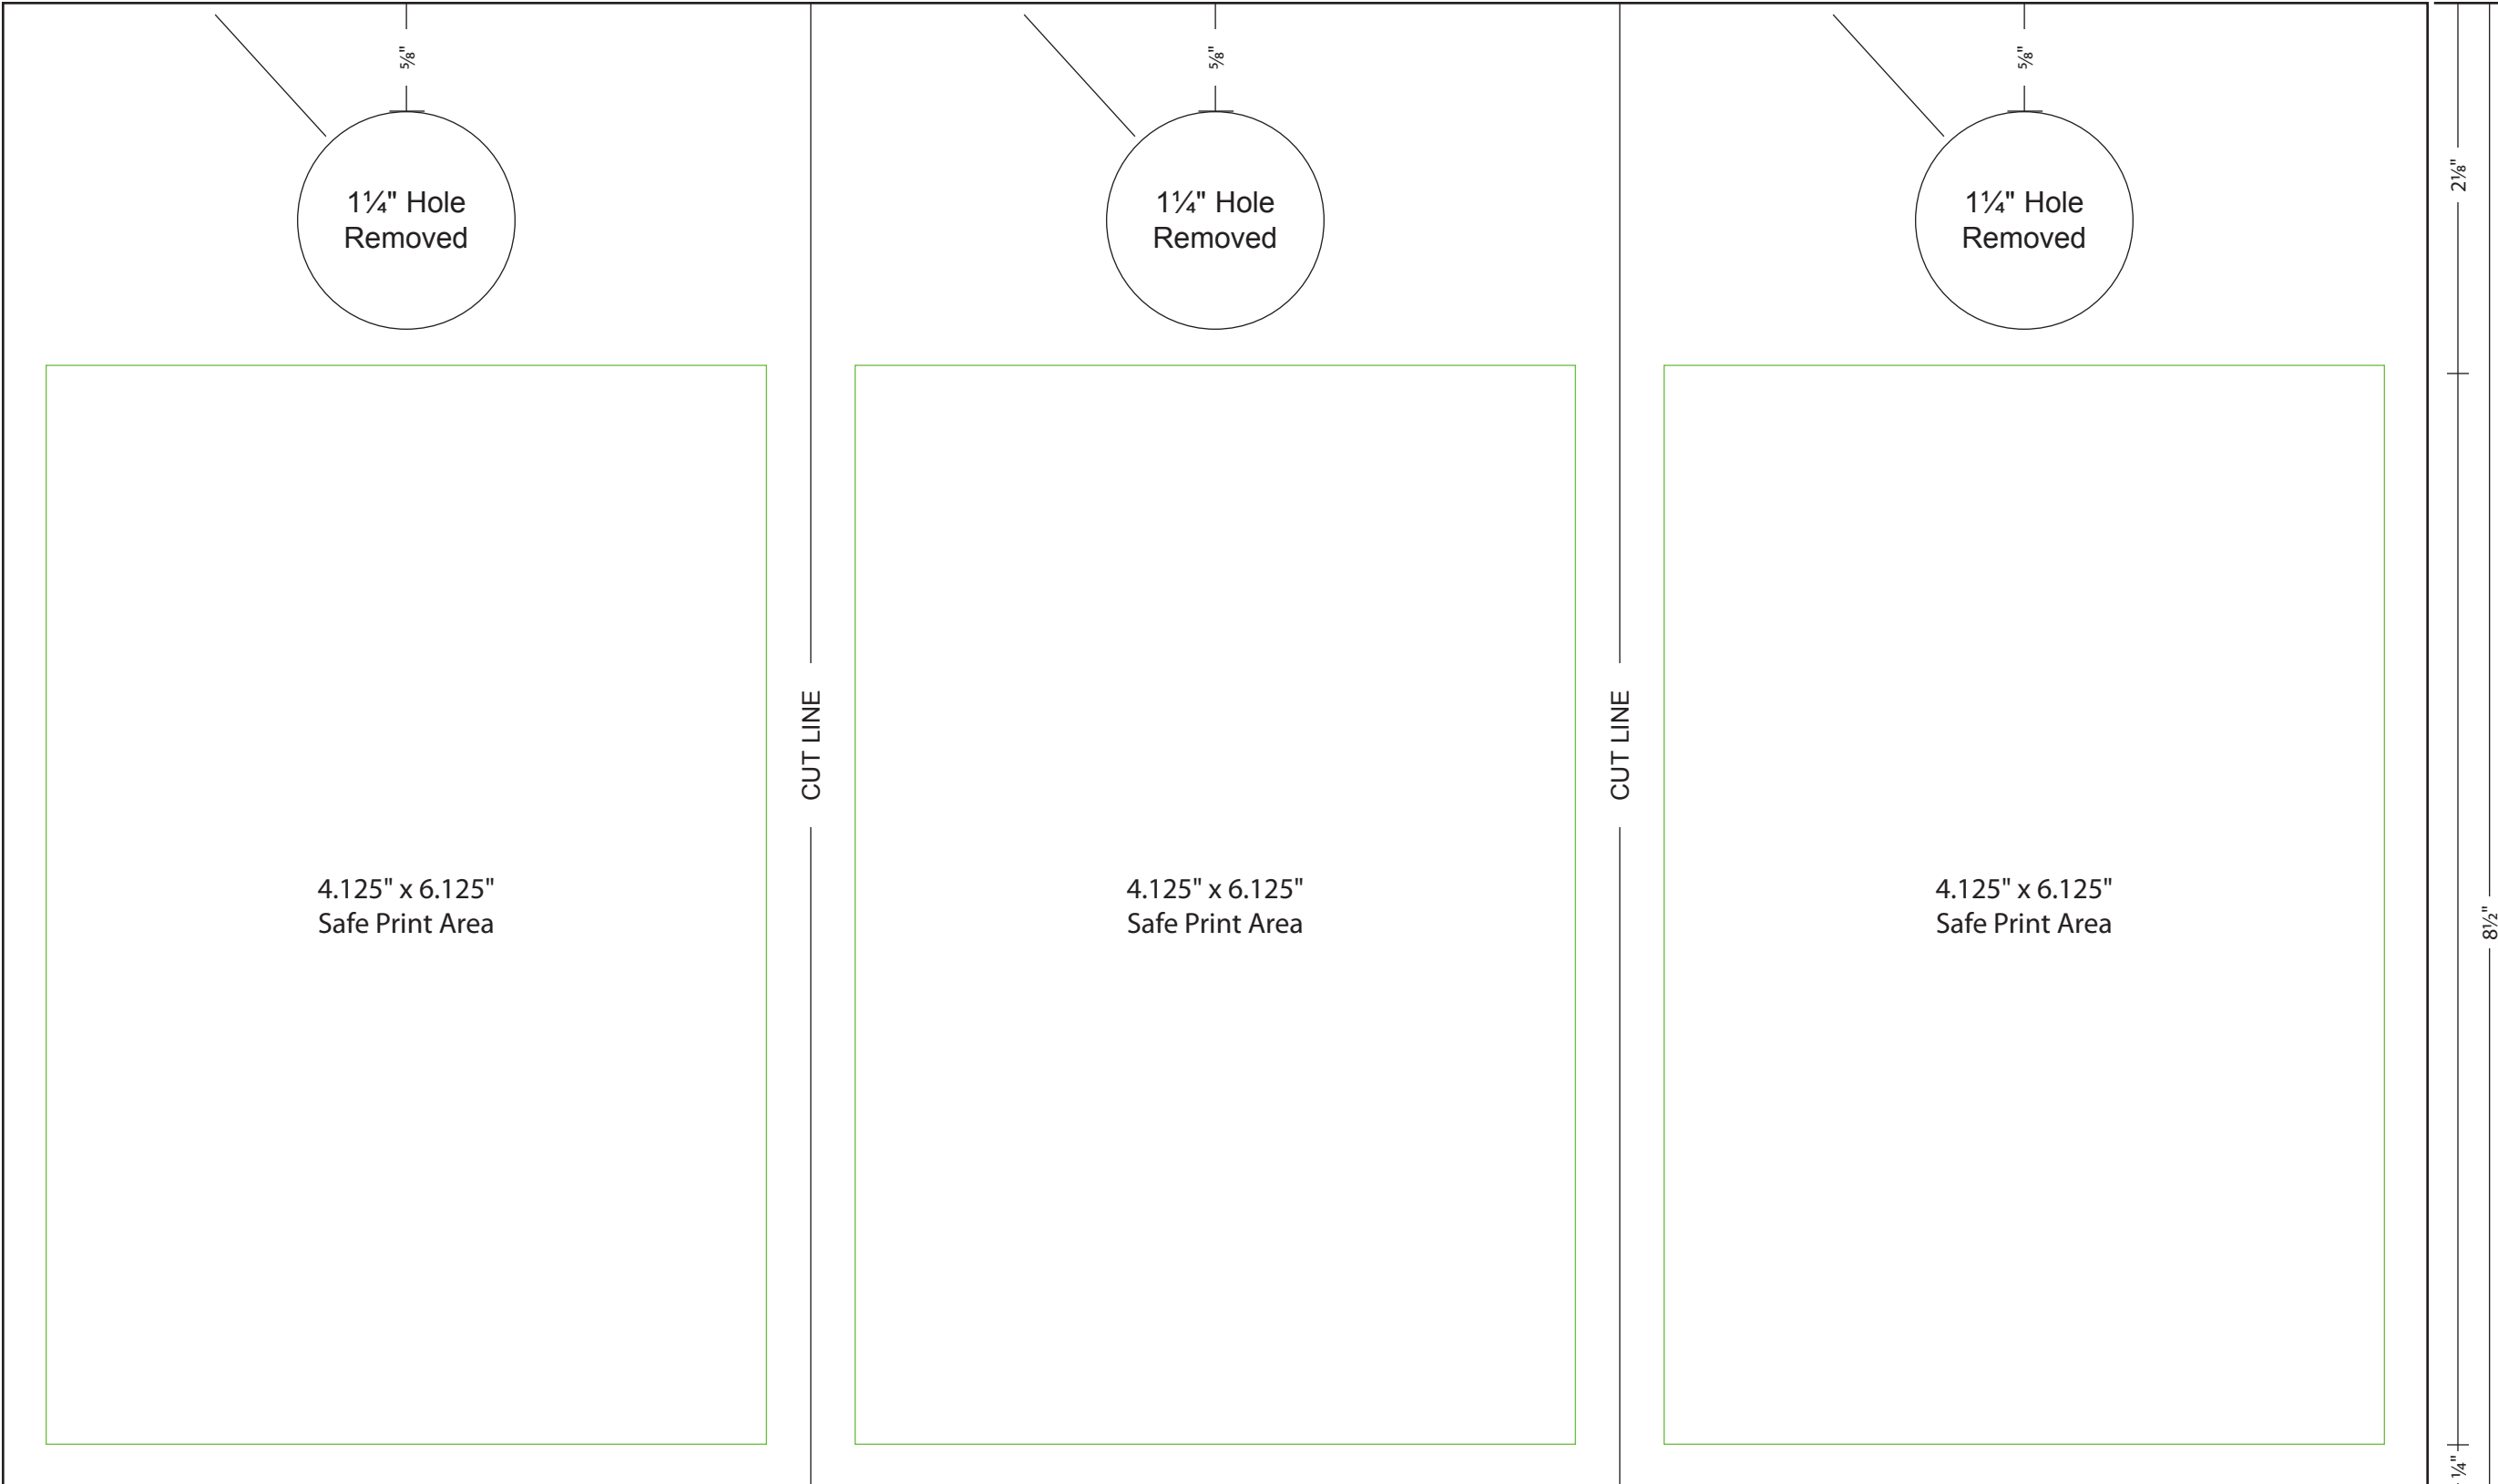

Wide Door Hanger DHW

Sheet Size: 3-up on 8 1/2" x 13 7/8"

1 1/4" Hole
Removed

4.125" x 6.125"
Safe Print Area

CUT LINE

1 1/4" Hole
Removed

4.125" x 6.125"
Safe Print Area

CUT LINE

1 1/4" Hole
Removed

4.125" x 6.125"
Safe Print Area

2 1/8"

8 1/2"

1/4"

4 5/8"

1/4"