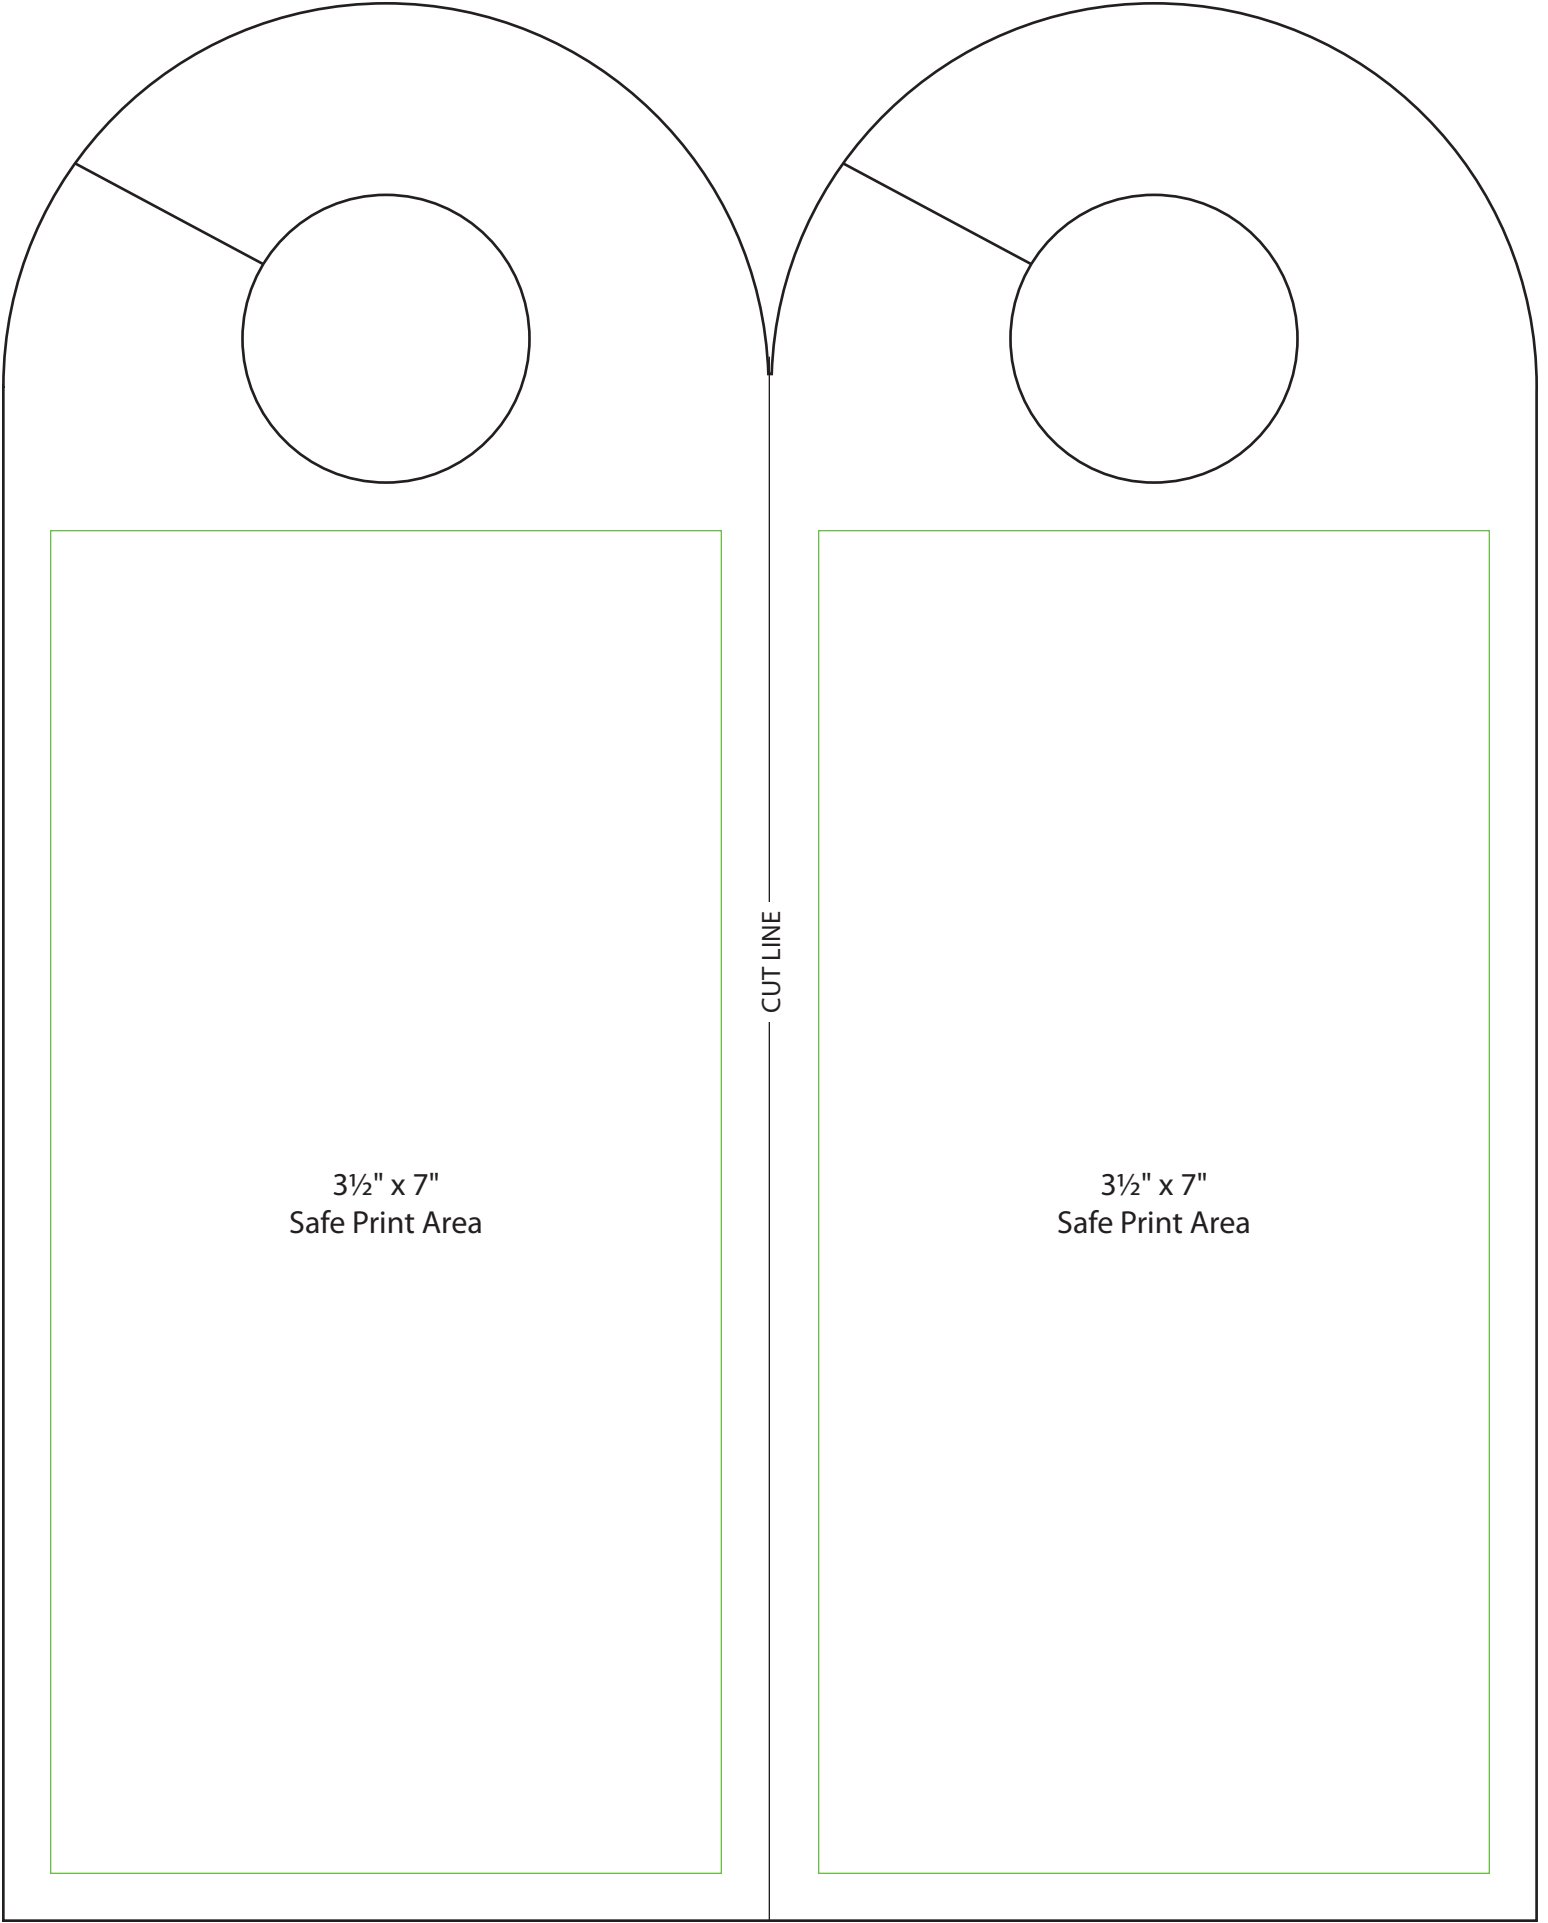

Regular ArchHanger™ Door Hanger DHAR

Sheet size: 2-up on 8" x 10"

© 2012 BlanksUSA, All Rights Reserved.

CUT LINE

3 1/2" x 7"
Safe Print Area

3 1/2" x 7"
Safe Print Area

2 3/4"

7"

10"

1/4"

1/4"

4"

1/4"